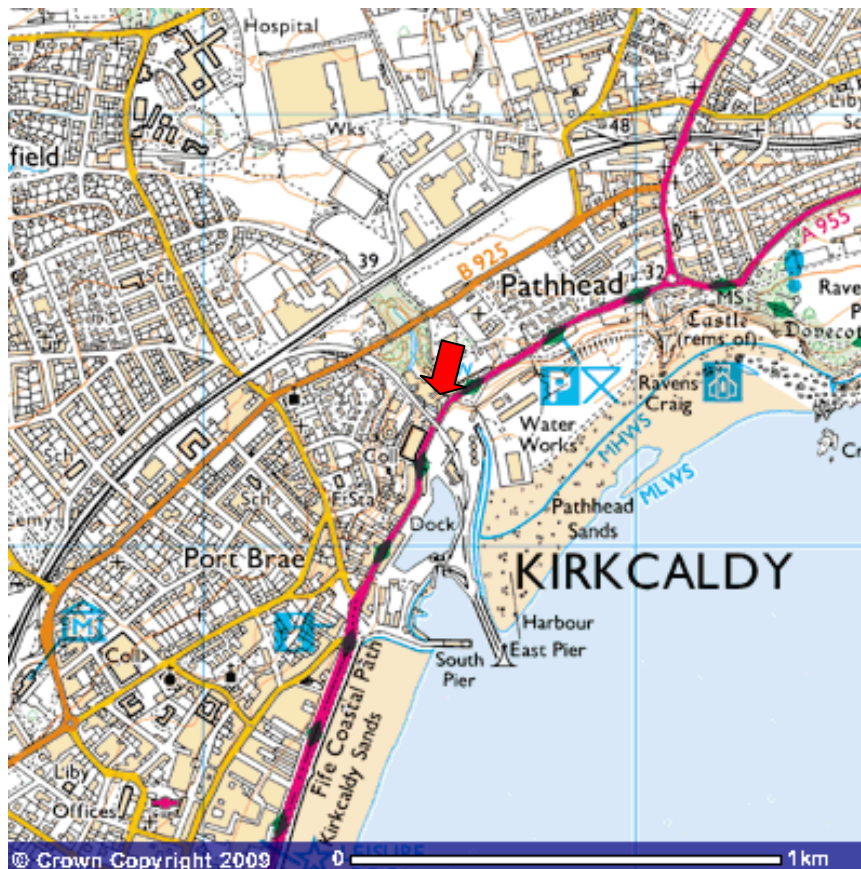

EAST BRIDGE, KIRKCALDY, FIFE KY1 2SR
Tel: 01592 267191 Fax: 01592 641805

DIRECTIONS TO KIRKCALDY BY ROAD

From the South

Cross the Forth Road Bridge and join the M90 northbound
Take junction 2A for Kirkcaldy
Follow the A92 and take the Kirkcaldy East junction, this is a roundabout not a slip road
Take the last exit on the roundabout, signed Kirkcaldy A921.

From the North

Take the A92 from Dundee and continue until the Kirkcaldy East roundabout
Take the first exit on the roundabout, signed Kirkcaldy A921.

At Kirkcaldy

Remain on this road and go straight on at 2 roundabouts and through 1 set of traffic lights travelling down St Clair Street
At the bottom of the hill and at the next roundabout, turn right on to Nether Street
The Mill is half a mile along on your right hand side.

The car park is opposite and a parking permit is required. This is available from reception.

RECOMMENDATIONS FOR POTENTIAL MILL VISIT

If, during your visit, you are likely to enter production areas, the following points should be observed:

- Flat shoes for mill tour are recommended.
- Jewellery: Only sleeper earrings and plain wedding bands permitted.